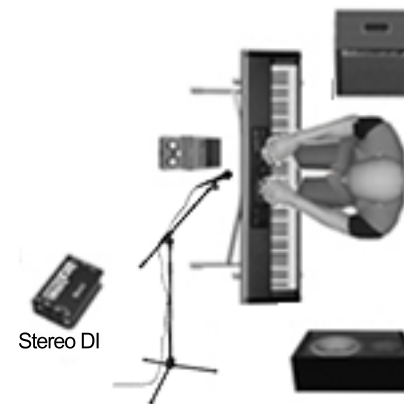

Drunken Sunday Stage Plot

Djembe
(Jesse Fetty)

Standard 5 piece kit
(Cory "Kuz" Riley)

Bass
(Brian Raglow)

Rhythm guitar / Backup Vocals
(Ben Brown)

Lead guitar / Lead Vocals
(Joel Covender)

Keyboard - Stereo / Light voacls
(Ted Younessi)