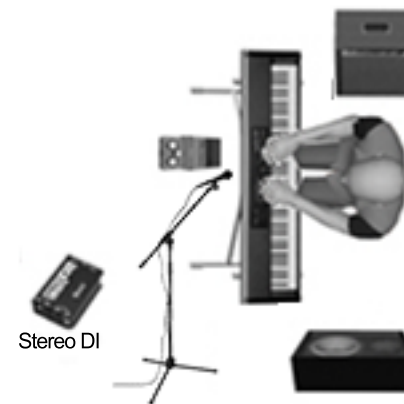

Drunken Sunday Stage Plot

Djembe
(Jesse Fetty)

Standard 5 piece kit
(Cory "Kuz" Riley)

DI outlet
Bass
(Brian Raglow)

Rhythm guitar / Backup Vocals
(Ben Brown)

Lead guitar / Lead Vocals
(Joel Covender)

Stereo DI
Keyboard - Stereo / Light voacls
(Ted Younessi)

Drunken Sunday Stage Plot

Djembe
(Jesse Fetty)

Standard 5 piece kit
(Cory "Kuz" Riley)

Bass
(Brian Raglow)

Rhythm guitar / Backup Vocals
(Ben Brown)

Lead guitar / Lead Vocals
(Joel Covender)

Keyboard - Stereo / Light voacls
(Ted Younessi)