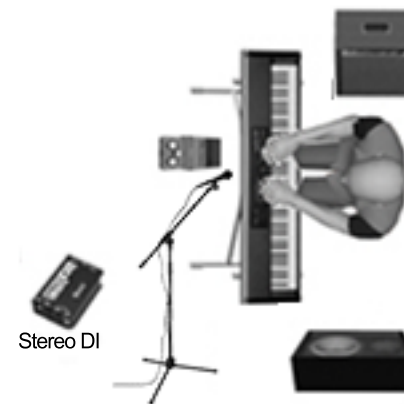

Drunken Sunday Stage Plot

Djembe
(Jesse Fetty)

Standard 5 piece kit
(Cory "Kuz" Riley)

Bass
(Brian Raglow)

Rhythm guitar / Backup Vocals
(Ben Brown)

Lead guitar / Lead Vocals
(Joel Covender)

Keyboard - Stereo / Light voacls
(Ted Younessi)

Drunken Sunday Stage Plot

Djembe
(Jesse Fetty)

Standard 5 piece kit
(Cory "Kuz" Riley)

DI outlet
Bass
(Brian Raglow)

Rhythm guitar / Backup Vocals
(Ben Brown)

Lead guitar / Lead Vocals
(Joel Covender)

Stereo DI
Keyboard - Stereo / Light voacls
(Ted Younessi)